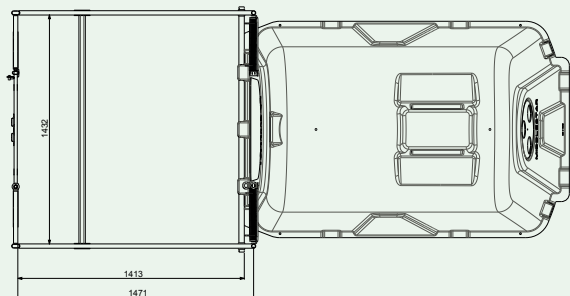

New Fence for even higher comfort and easier use

- ▶ Only one fence and gate fitting all 3 types of hutches: Ministar™, Middelstar and Logistar™.
- ▶ Patented design.
- ▶ Large fence measuring 2,12 m² for more animal comfort:
 - inside dimensions: L 1485 x W 1430 x H 900 mm,
 - gate dimensions: L 750 x W 650 mm.
- ▶ Frame made of steel tubes with a large diameter for increased strength and longer service life. Hot dip galvanised.
- ▶ Two feed barriers for 2 pails with a diameter of 280 mm or 340 mm (optional).
- ▶ Standard built-in mounting bracket for pail with nipple.

Safe design

- ▶ For the calf: lower part of the gate made of sheet metal, lock out of reach of the animal, 80 x 40 mm grating.
- ▶ For the breeder: no sill bar rules out the risk of falling.

Simplicity

- ▶ The gate is easily removable: just take out the hinge pin to remove the gate and to place it on the hutch or on the fence.

Dimensions

Front

Top

Side

Side -
Fence up

Removable
gate

Different Hutch Types

Insulating, sturdy and practical