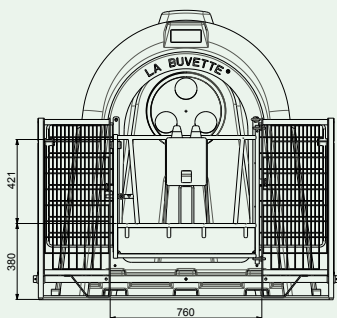

New Fence for even higher comfort and easier use

- ▶ Only one fence and gate fitting all 3 types of hutches: Ministar™, Middelstar and Logistar™.
- ▶ Patented design.
- ▶ Large fence measuring 2,12 m² for more animal comfort:
 - inside dimensions: L 1485 x W 1430 x H 900 mm,
 - gate dimensions: L 750 x W 650 mm.
- ▶ Frame made of steel tubes with a large diameter for increased strength and longer service life. Hot dip galvanised.
- ▶ Two feed barriers for 2 pails with a diameter of 280 mm or 340 mm (optional).
- ▶ Standard built-in mounting bracket for pail with nipple.

Hygiene & Transportation

- ▶ Removable gate can easily be placed on the hutch to give the breeder free access without obstacles while cleaning.
- ▶ The hutch can be tipped into the fence for easier cleaning.
- ▶ The fence can be lifted over the hutch to clean the run.
- ▶ Standard built-in wheels allowing the assembly of fence + hutch to be easily moved by hand when the hutch is tipped inside the fence.

Safe design

- ▶ For the calf: lower part of the gate made of sheet metal, lock out of reach of the animal, 80 x 40 mm grating.
- ▶ For the breeder: no sill bar rules out the risk of falling.

Simplicity

- ▶ The gate is easily removable: just take out the hinge pin to remove the gate and to place it on the hutch or on the fence.

Dimensions

Front

Top

Side

Side -
Fence up

Removable
gate

Different Hutch Types

Insulating, sturdy and practical