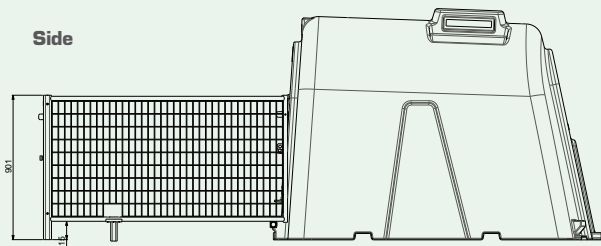

Safe design

- ▶ For the calf: lower part of the gate made of sheet metal, lock out of reach of the animal, 80 x 40 mm grating.
- ▶ For the breeder: no sill bar rules out the risk of falling.

Simplicity

- ▶ The gate is easily removable: just take out the hinge pin to remove the gate and to place it on the hutch or on the fence.

Dimensions

Front

Top

Side

Side -
Fence up

Removable
gate

Different Hutch Types

Insulating, sturdy and practical