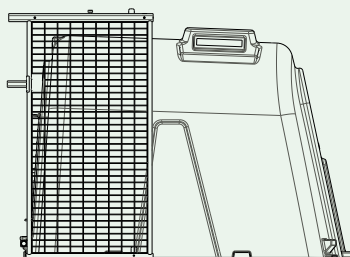

Safe design

- ▶ For the calf: lower part of the gate made of sheet metal, lock out of reach of the animal, 80 x 40 mm grating.
- ▶ For the breeder: no sill bar rules out the risk of falling.

Simplicity

- ▶ The gate is easily removable: just take out the hinge pin to remove the gate and to place it on the hutch or on the fence.

Dimensions

Front

Top

Side

Side -
Fence up

Removable
gate

Different Hutch Types

Insulating, sturdy and practical

- ▶ Hutches made of white, food-safe, UV resistant, 100 % pure high-density polyethylene.
- ▶ Adjustable ventilation in the back side and roof (except Ministar) for better ventilation and continuously refreshed and clean air.
- ▶ **Shock resistant seamless PE hutch ensures a longer service life.**
- ▶ Once the fence is installed it can be moved effortlessly on retractable wheels.